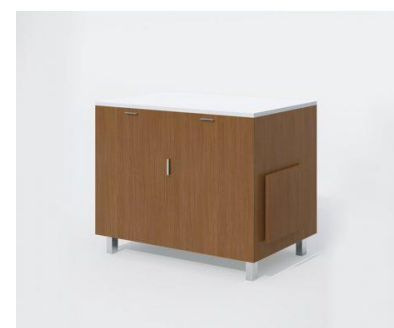

Model 450 Cabinet

COLOR GUIDE

Laminate Finishes & Corian® Surfaces

Lectern

Tower

48" Credenza

60" Credenza

Laminate Finishes for Melamine Cabinet:

Landmark Wood

Shaker Cherry

Walnut Heights

Studio Teak

Skyline Walnut

Black Linearity

Black

Slate Grey

Coffee Bean

Designer White

Corian® Solid Surface Colors:

Designer White

Pearl Mirage

Titanium Grey

Black Onyx Mirage